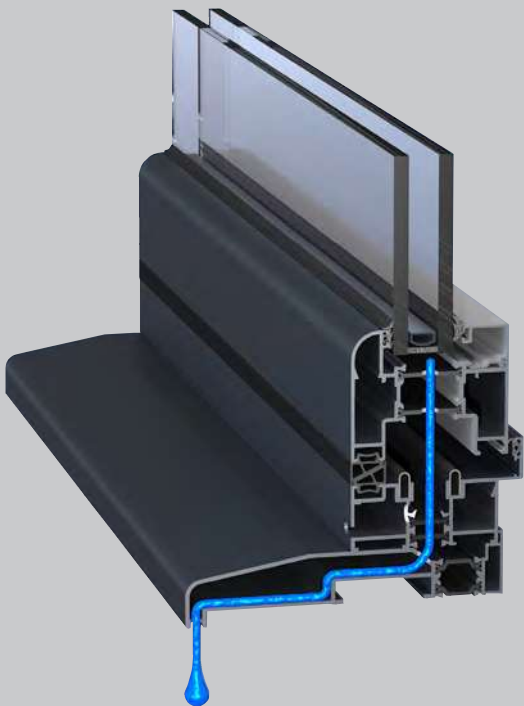

6.3

7 Door Options

7.1

7.2

7.3

7.4

THRESHOLD OPTIONS

Threshold Configurations

The Visofold bi-folding door offers a range of different thresholds to suit every need. The low thresholds are designed for wheel chair access or doors in sheltered locations.

Rebated thresholds come in either our standard range or the integrated cill variety. The integrated cill threshold is for open out doors only but allows for a lower step over height compared to our standard range when coupled with a projection cill.