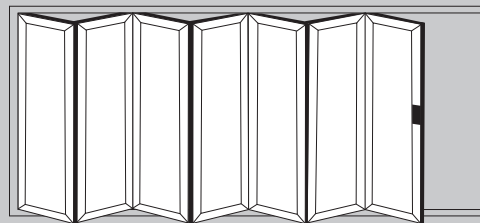

6 Door Options

7 Door Options

7.4