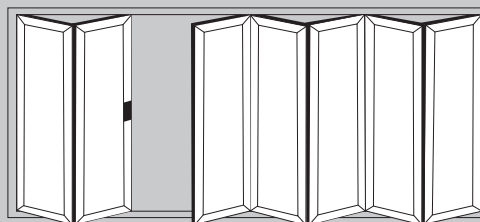

6 Door Options

7 Door Options

7.2