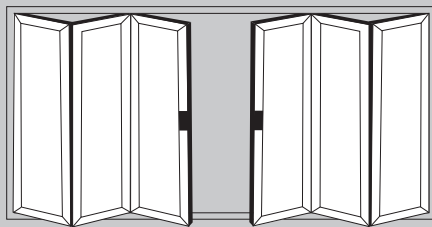

SECURE, WARM & COSY

POPULAR DESIGN OPTIONS

- Doors up to 6.5m wide
- Height up to 2.5m
- Each Sash up to 1.2m wide
- Thermally Efficient
- Complies with Building Regulations
- Available in a range of colours and styles
- Various threshold options
- Doors can open in or out
- PAS24:2012 Security Upgrade

EXTERNAL VIEW

1 Door Option 2 Door Options

3 Door Options

4 Door Options

5 Door Options

6 Door Options

6.1

6.2