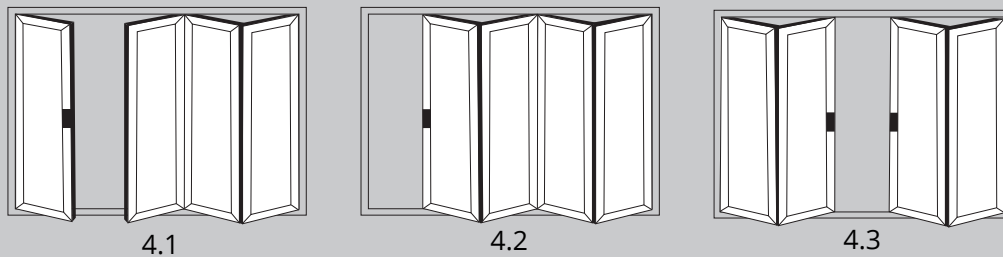

SECURE, WARM & COSY

POPULAR DESIGN OPTIONS

- Doors up to 6.5m wide
- Height up to 2.5m
- Each Sash up to 1.2m wide
- Thermally Efficient
- Complies with Building Regulations
- Available in a range of colours and styles
- Various threshold options
- Doors can open in or out
- PAS24:2012 Security Upgrade

EXTERNAL VIEW

1 Door Option 2 Door Options

3 Door Options

4 Door Options

5 Door Options

6 Door Options

6.1

6.2