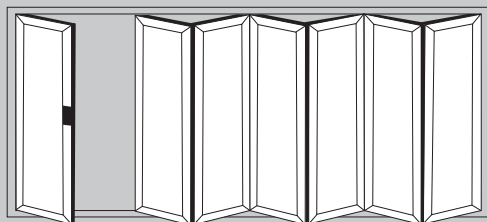

7 Door Options

7.1