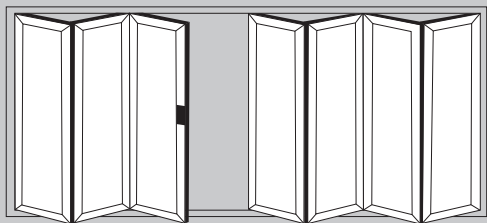

6 Door Options

7 Door Options

7.3