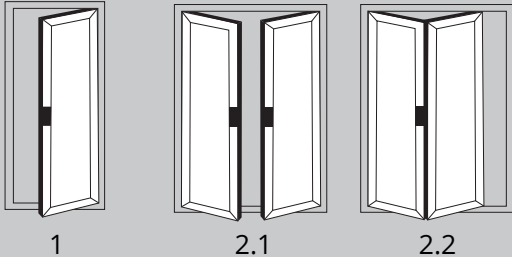

POPULAR DESIGN OPTIONS

- Doors up to 6.5m wide
- Height up to 2.5m
- Each Sash up to 1.2m wide
- Thermally Efficient
- Complies with Building Regulations
- Available in a range of colours and styles
- Various threshold options
- Doors can open in or out
- PAS24:2012 Security Upgrade

EXTERNAL VIEW

1 Door Option 2 Door Options