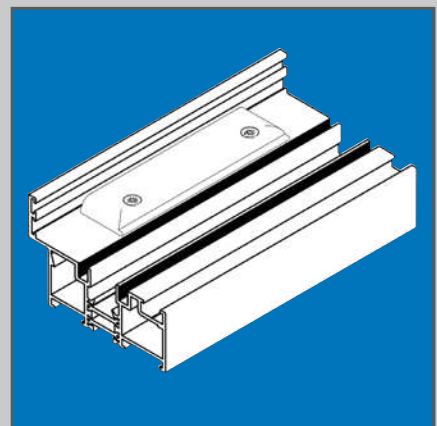

Lever Handle

View of retained roller hinge

View of centre leaf shootbolt

Retained roller guides

Anti lift blocks

PAS 24: 2012

- Upgraded security handle
- Retained rollers and guides to stop the doors being forced from their frame
- Anti lift blocks
- Nylon coated stainless steel shootbolts