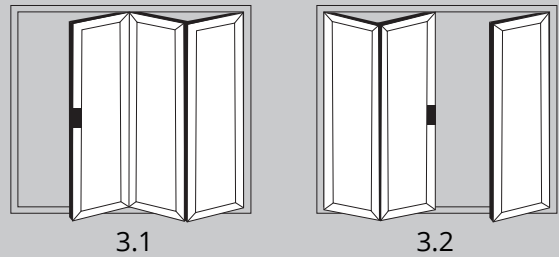

3 Door Options