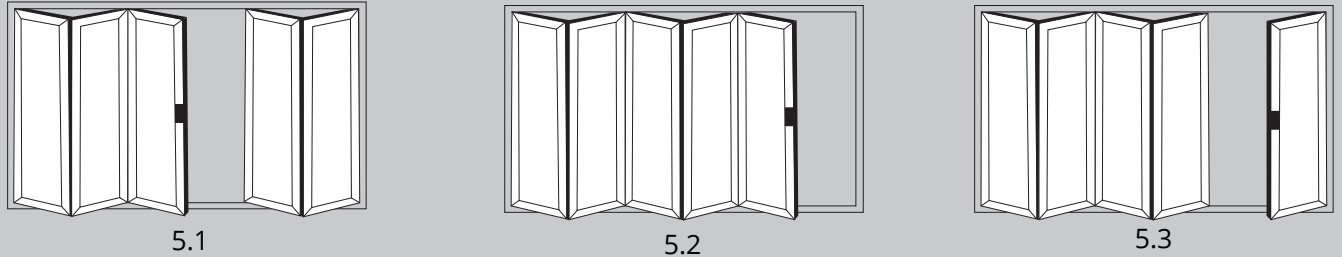

SECURE, WARM & COSY

POPULAR DESIGN OPTIONS

- Doors up to 6.5m wide
- Height up to 2.5m
- Each Sash up to 1.2m wide
- Thermally Efficient
- Complies with Building Regulations
- Available in a range of colours and styles
- Various threshold options
- Doors can open in or out
- PAS24:2012 Security Upgrade

EXTERNAL VIEW

1 Door Option 2 Door Options

3 Door Options

4 Door Options

5 Door Options

6 Door Options

6.1

6.2