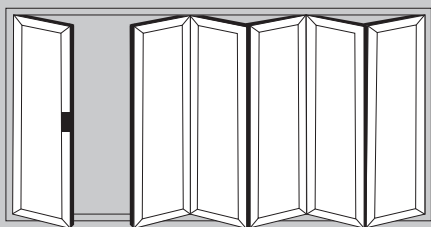

SECURE, WARM & COSY

POPULAR DESIGN OPTIONS

- Doors up to 6.5m wide
- Height up to 2.5m
- Each Sash up to 1.2m wide
- Thermally Efficient
- Complies with Building Regulations
- Available in a range of colours and styles
- Various threshold options
- Doors can open in or out
- PAS24:2012 Security Upgrade

EXTERNAL VIEW

1 Door Option 2 Door Options

3 Door Options

4 Door Options

5 Door Options

6 Door Options

6.1

6.2